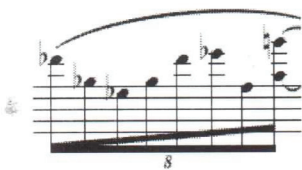

Glykeria Koutoula

Ignorantia

for piano

October 2011

Indications

- *All the accidentals are valid on the notes noted or an immediate repetition of them.*

play in the accentual height that the box shows using your palm (cluster).

gradual diminuendo

gradual accelerando

Ignorantia

♩ = 56

Glykeria Koutoula

Piano

The first system of music features a treble clef staff with a key signature of two flats (B-flat and E-flat). It begins with a *ppp* dynamic marking and a fermata over a whole note chord. This is followed by a melodic phrase starting on a half note, marked *mp*. The system concludes with a melodic line marked *mp* that leads into a triplet of eighth notes, ending with a *p* dynamic marking. A dashed line labeled *8va* indicates an octave transposition for the final notes.

The second system begins with a *pp* dynamic marking and a fermata over a whole note chord. It then features a melodic phrase marked *mp* with a five-measure slur. This is followed by another melodic phrase marked *pp* with an eight-measure slur, ending with a *mp* dynamic marking. A dashed line labeled *8va* indicates an octave transposition for the final notes.

The third system consists of a long, continuous melodic line marked *mp* that spans across both staves. It concludes with a triplet of eighth notes marked *p*.

The fourth system begins with a *p* dynamic marking and a fermata over a whole note chord. It features a melodic phrase marked *mp* with a slur. The system concludes with a melodic line marked *mf* that spans across both staves. A dashed line labeled *8va* indicates an octave transposition for the final notes. The system is marked with an asterisk and the word *Reo.* at the end.