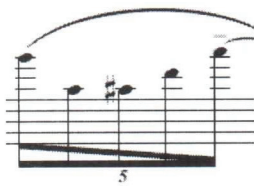

Glykeria Koutoula

Ignorantia

for piano

October 2011

Indications

- *All the accidentals are valid on the notes noted or an immediate repetition of them.*

play in the accentual height that the box shows using your palm (cluster).

gradual diminuendo

gradual accelerando

Ignorantia

♩ = 56

Glykeria Koutoula

Piano

The first system of music features a treble clef staff with a key signature of two flats (B-flat and E-flat). It begins with a *ppp* dynamic marking and a fermata over a whole note chord. This is followed by a melodic phrase starting on a half note, marked *mp*. The system concludes with a melodic line marked *mp* that leads into a triplet of eighth notes, ending with a *p* dynamic marking. A dashed line labeled *8va* indicates an octave transposition for the final notes.

The second system begins with a *pp* dynamic marking and a fermata over a whole note chord. It then features a melodic phrase marked *mp* with a five-measure slur. This is followed by another melodic phrase marked *pp* with an eight-measure slur, ending with a *mp* dynamic marking. A dashed line labeled *8va* indicates an octave transposition for the final notes.

The third system consists of a long, continuous melodic line marked *mp* that spans across both staves. It concludes with a triplet of eighth notes marked *p*.

The fourth system begins with a *p* dynamic marking and a fermata over a whole note chord. It features a melodic phrase marked *mp* with a slur. The system concludes with a melodic line marked *mf* that spans across both staves. A dashed line labeled *8va* indicates an octave transposition for the final notes. The system is marked with an asterisk and the word *Reo.* at the end.